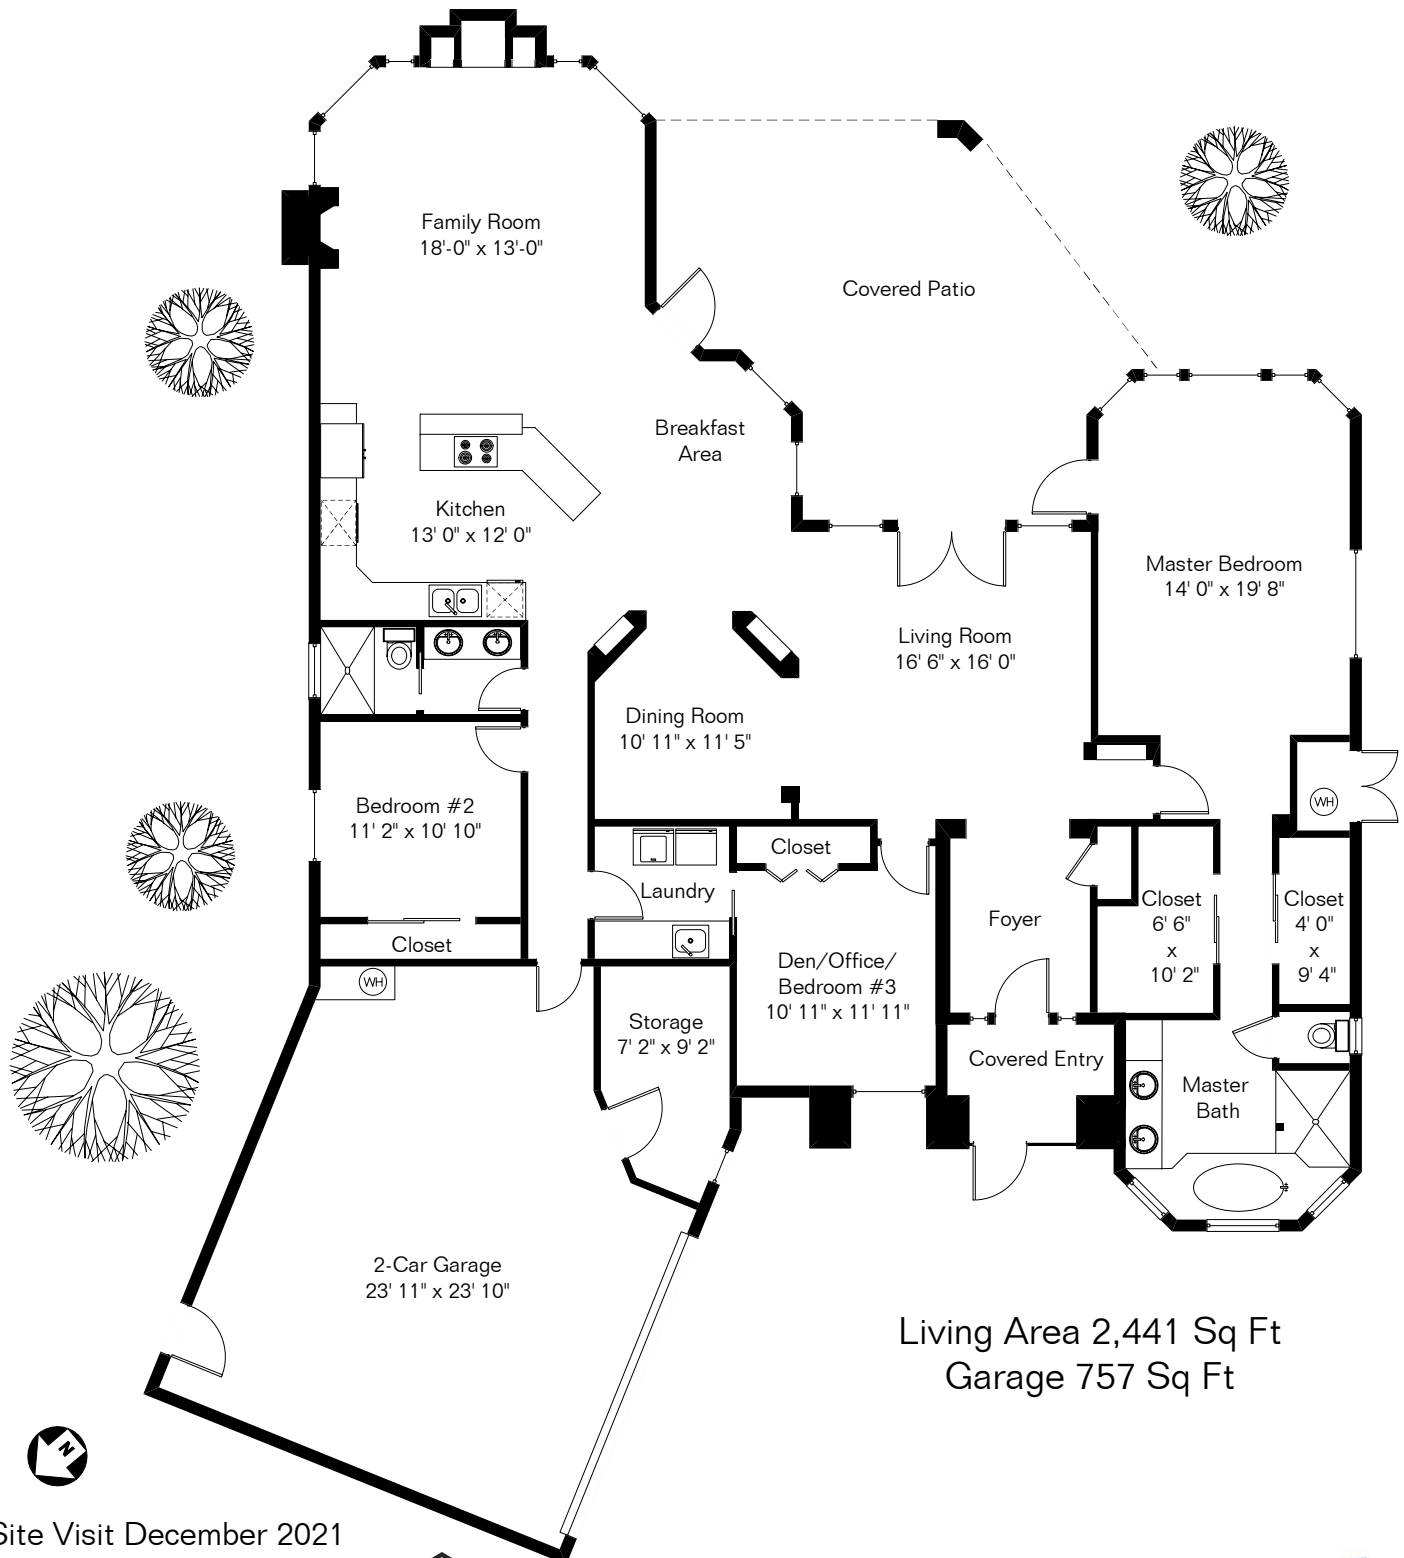

The square footages and room size information are deemed to be reliable but are not guaranteed and should be independently verified. This drawing is for marketing purposes only.

9700 N Golden Sun Dr

Presented by Pam Treece
Long Realty Company
(520) 275-2664

Site Visit December 2021

0 ft. 6 ft. 10 ft. 20 ft.

Copyright 2021 Floor Plans First! LLC
All Rights Reserved.

Floor Plans First!
See the Floor Plan First!
FloorPlansFirst.com
(520) 881-1500